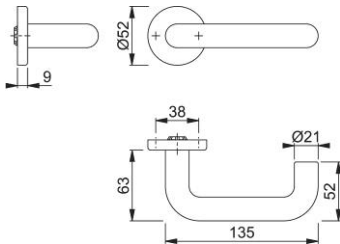

Product data sheet

Paris

K138/15

duraplus

HOPPE nylon handle set on rose without escutcheons for interior doors:

- Bearing: loose door handles, maintenance-free slide bearing
- Connection: HOPPE solid profile spindle
- Base: nylon
- Fixing: concealed, multi-purpose screws
- Special feature: door handles with steel inserts
- **Please note:** for DIN-standard-locks

| | |
|-------------------|--|
| Article number | 585946 |
| EAN-Code | 4012789259667 |
| Country of origin | Italy |
| CN-Code | 39259010 |
| Material | polyamide nylon |
| Side | |
| Door thickness | 30-49 mm |
| Spindle size | 8 mm |
| Spindle length | |
| Finish | F9016 traffic white (diamond white) |
| Range | Core Product Range |
| Packing unit | 1 |
| Outer carton | 10 |