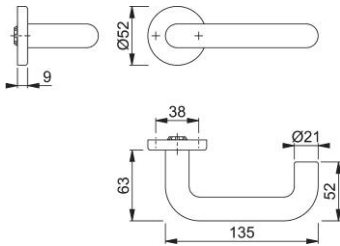

## Paris

K138/15

**duraplus**

HOPPE nylon handle set on rose without escutcheons for interior doors:

- Bearing: loose door handles, maintenance-free slide bearing
- Connection: HOPPE solid profile spindle
- Base: nylon
- Fixing: concealed, multi-purpose screws
- Special feature: door handles with steel inserts
- **Please note:** for DIN-standard-locks

Article number	585939
EAN-Code	4012789259650
Country of origin	Italy
CN-Code	39259010
Material	polyamide nylon
Side	
Door thickness	30-49 mm
Spindle size	8 mm
Spindle length	
Finish	F6016 turquoise green
Range	Core Product Range
Packing unit	1
Outer carton	10