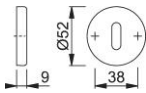

Product data sheet

duraplus

K15S

HOPPE nylon escutcheon pair for interior doors:

- Base: nylon
- Fixing: concealed, multi-purpose screws

Article number	583980
EAN-Code	4012789268447
Country of origin	Italy
CN-Code	39259010
Material	polyamide nylon
Door thickness	
Spindle size privacy	
(Key)Hole size	OB
Finish	F6016 turquoise green
Range	Core Product Range
Packing unit	10
Outer carton	100