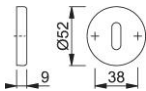

# Product data sheet

**duraplus**

K15S

HOPPE nylon escutcheon pair for interior doors:

- Base: nylon
- Fixing: concealed, multi-purpose screws

|                      |  |
|----------------------|--|
| Article number       | 583973                                 |
| EAN-Code             | 4012789268430                          |
| Country of origin    | Italy                                  |
| CN-Code              | 39259010                               |
| Material             | polyamide nylon                        |
| Door thickness       |  |
| Spindle size privacy |  |
| (Key)Hole size       | OB                                     |
| Finish               | F5003 sapphire blue<br>(midnight blue) |
| Range                | Core Product Range                     |
| Packing unit         | 10                                     |
| Outer carton         | 100                                    |