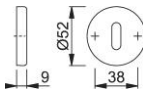

# Product data sheet

**duraplus**

K15S

HOPPE nylon escutcheon pair for interior doors:

- Base: nylon
- Fixing: concealed, multi-purpose screws

Article number	583966
EAN-Code	4012789268423
Country of origin	Italy
CN-Code	39259010
Material	polyamide nylon
Door thickness	
Spindle size privacy	
(Key)Hole size	OB
Finish	F5002 ultramarine blue (cobalt blue)
Range	Core Product Range
Packing unit	10
Outer carton	100