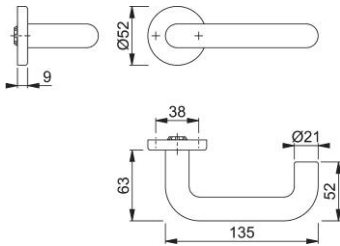

## Paris

K138/15

**duraplus**

HOPPE nylon handle set on rose without escutcheons for interior doors:

- Bearing: loose door handles, maintenance-free slide bearing
- Connection: HOPPE solid profile spindle
- Base: nylon
- Fixing: concealed, multi-purpose screws
- Special feature: door handles with steel inserts
- **Please note:** for DIN-standard-locks

Article number	574360
EAN-Code	4012789259506
Country of origin	Italy
CN-Code	39259010
Material	polyamide nylon
Side	
Door thickness	30-49 mm
Spindle size	8 mm
Spindle length	
Finish	F3005 wine red
Range	Core Product Range
Packing unit	1
Outer carton	10