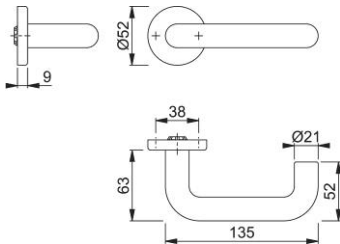

## Paris

K138/15

**duraplus**

HOPPE nylon handle set on rose without escutcheons for interior doors:

- Bearing: loose door handles, maintenance-free slide bearing
- Connection: HOPPE solid profile spindle
- Base: nylon
- Fixing: concealed, multi-purpose screws
- Special feature: door handles with steel inserts
- **Please note:** for DIN-standard-locks

Article number	568871
EAN-Code	4012789259445
Country of origin	Italy
CN-Code	39259010
Material	polyamide nylon
Side	
Door thickness	30-49 mm
Spindle size	8 mm
Spindle length	
Finish	F5002 ultramarine blue (cobalt blue)
Range	Core Product Range
Packing unit	1
Outer carton	10