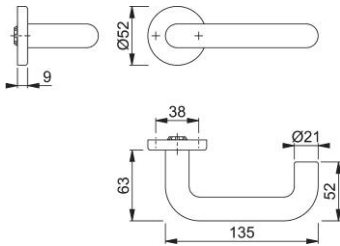

Product data sheet

Paris

K138/15

duraplus

HOPPE nylon handle set on rose without escutcheons for interior doors:

- Bearing: loose door handles, maintenance-free slide bearing
- Connection: HOPPE solid profile spindle
- Base: nylon
- Fixing: concealed, multi-purpose screws
- Special feature: door handles with steel inserts
- **Please note:** for DIN-standard-locks

Article number	568864
EAN-Code	4012789259391
Country of origin	Italy
CN-Code	39259010
Material	polyamide nylon
Side	
Door thickness	30-49 mm
Spindle size	8 mm
Spindle length	
Finish	F9017 traffic black (ebony black)
Range	Core Product Range
Packing unit	1
Outer carton	10