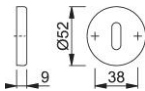

# Product data sheet

**duraplus**

K15S

HOPPE nylon escutcheon pair for interior doors:

- Base: nylon
- Fixing: concealed, multi-purpose screws

Article number	567065
EAN-Code	4012789268126
Country of origin	Italy
CN-Code	39259010
Material	polyamide nylon
Door thickness	
Spindle size privacy	
(Key)Hole size	OB
Finish	F9016 traffic white (diamond white)
Range	Core Product Range
Packing unit	10
Outer carton	100