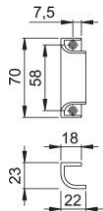

# Product data sheet

430

HOPPE aluminium pull handle for French doors:

- Fixing: visible, multi-purpose screws

Article number	517046
EAN-Code	4012789243536
Country of origin	Italy
CN-Code	83024150
Screws	3.5x16 mm
Dimension	70 mm
Finish	F9016 traffic white (diamond white)
Range	Core Product Range
Packing unit	50
Outer carton	50