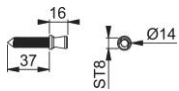

Product data sheet

Plus

AR6210-CR-FP

ARRONE cranked pull handle fixing system:

- For one-side fixing to wood, aluminium and PVC doors
- Ø 7 mm pilot drill
- To suit door thickness > 55 mm

Article number	50030929
Product ref.	AR6210-CR/SF-55-SSS
EAN-Code	5051358031210
Country of origin	China
Material	steel
Door thickness	55 mm
Door type	wooden door
Fixings	secret fixing
Finish	BZP bright zinc plated
Range	ARRONE Range
Packing unit	0
Outer carton	0