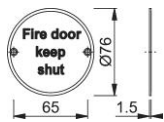

Product data sheet

accessories

Perform

AR902

ARRONE stainless steel information sign:

- With lettering
- Fixing: visible, multi-purpose screws

Article number	50030693
Product ref.	AR902-BLK
EAN-Code	5051358030947
Country of origin	China
CN-Code	83100000
Material	aluminium
Dimension	Ø76 mm
Door type	wooden door
Fixings	Timber door
Diameter	76 mm
Finish	RAL 9005 matt jet black
Range	ARRONE Range
Packing unit	20
Outer carton	200