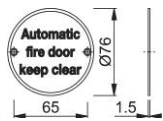

Product data sheet

accessories

Perform

AR915S

ARRONE stainless steel information sign:

- With lettering
- Fixing: visible, multi-purpose screws

Article number	50030675
Product ref.	AR915-SIGN-BLK
EAN-Code	5051358030923
Country of origin	China
CN-Code	83100000
Material	stainless steel: grade 304
Dimension	Ø76 mm
Door type	wooden door
Fixings	Timber door
Diameter	76 mm
Finish	RAL 9005 matt jet black
Range	ARRONE Range
Packing unit	10
Outer carton	100