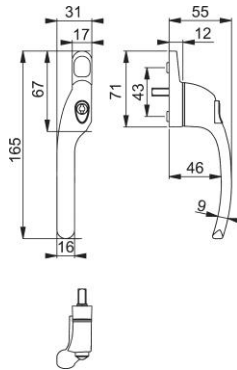

Product data sheet

Plus

AR722

ARRONE espagnolette handle – locking:

- Material: aluminium or zinc
- Lever: cranked
- Connection: solid spindle
- Fixing: M5 machine screws and cover (supplied)
- Locking: cylinder and key (key supplied)

Article number	50029174
Product ref.	AR722-7/008-LH- GRA
EAN-Code	5051358029064
Country of origin	China
CN-Code	83024150
Material	zinc
Diameter lug	8 mm
Spindle size	7 mm
Spindle length	8 mm
Spindle length	7 mm / projecting 8 mm
Locking mechanism	T0801 Button
Door type	Metal door
Fixings	M5x16 mm
Finish	GRA graphite
Cylinder finish	SE Silver Enamel
Range	ARRONE Range
Packing unit	1
Outer carton	25