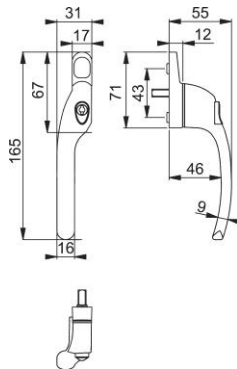

Product data sheet

Plus

AR722

ARRONE espagnolette handle – locking:

- Material: aluminium or zinc
- Lever: cranked
- Connection: solid spindle
- Fixing: M5 machine screws and cover (supplied)
- Locking: cylinder and key (key supplied)

Article number	50028565
Product ref.	AR722-7/015-LH-GRY
EAN-Code	5051358028289
Country of origin	China
CN-Code	83024150
Material	aluminium
Diameter lug	8 mm
Spindle size	7 mm
Spindle length	15 mm
Spindle length	7 mm / projecting 15 mm
Locking mechanism	T0801 Button
Door type	Metal door
Fixings	M5x18 mm
Finish	RAL 7016 anthracite grey (flint grey)
Cylinder finish	SE Silver Enamel
Range	ARRONE Range
Packing unit	1
Outer carton	25