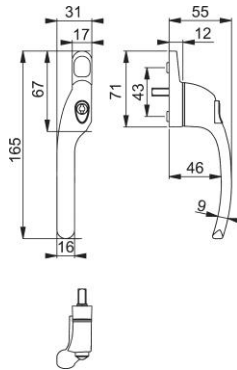

### Plus

AR722

ARRONE espagnolette handle – locking:

- Material: aluminium or zinc
- Lever: cranked
- Connection: solid spindle
- Fixing: M5 machine screws and cover (supplied)
- Locking: cylinder and key (key supplied)

Article number	50028522
Product ref.	AR722-7/008-LH-SCH
EAN-Code	5051358028166
Country of origin	China
CN-Code	83024150
Material	zinc
Diameter lug	8 mm
Spindle size	7 mm
Spindle length	8 mm
Spindle length	7 mm / projecting 8 mm
Locking mechanism	T0801 Button
Door type	Metal door
Fixings	M5x16 mm
Finish	SCH satin chrome
Cylinder finish	SE Silver Enamel
Range	ARRONE Range
Packing unit	1
Outer carton	25