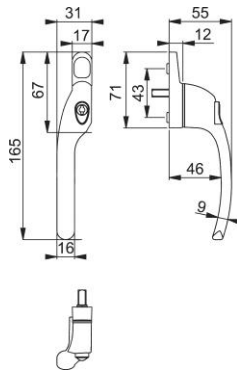

Product data sheet

Plus

AR722

ARRONE espagnolette handle – locking:

- Material: aluminium or zinc
- Lever: cranked
- Connection: solid spindle
- Fixing: M5 machine screws and cover (supplied)
- Locking: cylinder and key (key supplied)

Article number	50028509
Product ref.	AR722-7/008-LH-PCH
EAN-Code	5051358028142
Country of origin	China
CN-Code	83024150
Material	zinc
Diameter lug	8 mm
Spindle size	7 mm
Spindle length	8 mm
Spindle length	7 mm / projecting 8 mm
Locking mechanism	T0801 Button
Door type	Metal door
Fixings	M5x16 mm
Finish	PCH polished chrome
Cylinder finish	SE Silver Enamel
Range	ARRONE Range
Packing unit	1
Outer carton	25