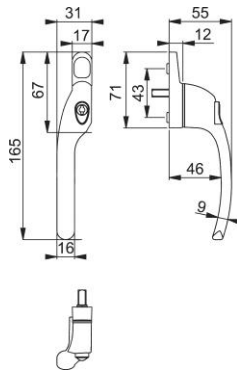

## Product data sheet

Plus

AR722

ARRONE espagnolette handle – locking:

- Material: aluminium or zinc
- Lever: cranked
- Connection: solid spindle
- Fixing: M5 machine screws and cover (supplied)
- Locking: cylinder and key (key supplied)

Article number	50028492
Product ref.	AR722-7/008-LH-GRY
EAN-Code	5051358028135
Country of origin	China
CN-Code	83024150
Material	aluminium
Diameter lug	8 mm
Spindle size	7 mm
Spindle length	8 mm
Spindle length	7 mm / projecting 8 mm
Locking mechanism	T0801 Button
Door type	Metal door
Fixings	M5x16 mm
Finish	RAL 7016 anthracite grey (flint grey)
Cylinder finish	SE Silver Enamel
Range	ARRONE Range
Packing unit	1
Outer carton	25