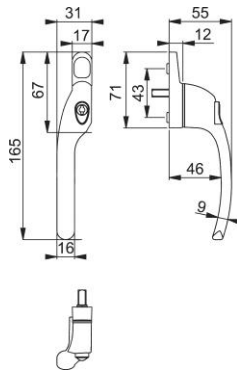

## Product data sheet

Plus

AR722

ARRONE espagnolette handle – locking:

- Material: aluminium or zinc
- Lever: cranked
- Connection: solid spindle
- Fixing: M5 machine screws and cover (supplied)
- Locking: cylinder and key (key supplied)

Article number	50028030
Product ref.	AR722-7/008-LH-WHT
EAN-Code	5051358026896
Country of origin	China
CN-Code	83024150
Material	aluminium
Diameter lug	8 mm
Spindle size	7 mm
Spindle length	8 mm
Spindle length	7 mm / projecting 8 mm
Locking mechanism	T0801 Button
Door type	Metal door
Fixings	M5x16 mm
Finish	RAL 9016 traffic white
Cylinder finish	SE Silver Enamel
Range	ARRONE Range
Packing unit	1
Outer carton	25