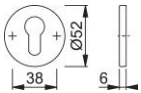

Product data sheet

AR361-ES

ARRONE escutcheon:

- Material: stainless steel grade 316
- Function: escutcheon pair for residential/commercial applications
- Keyhole: Euro profile escutcheon 6 mm
- Fixing: 4x20 mm screws

Article number	50025958
Product ref.	AR361/67-6-SSS
EAN-Code	5051358024731
Country of origin	China
CN-Code	83024110
Material	stainless steel: grade 316
Unit	pair
(Key)Hole size	Euro profile cylinder
Key hole distance	
Door type	wooden door
Fixings	Timber door
Finish	SSS Satin Stainless Steel
Range	ARRONE Range
Packing unit	0
Outer carton	0