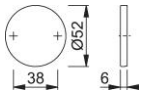

Product data sheet

AR361-ES

ARRONE escutcheon:

- Material: stainless steel grade 316
- Function: blank escutcheon for blanking off holers in door
- Base: stainless steel
- Fixing: wood screws

Article number	50025946
Product ref.	AR361/70-6-SSS
EAN-Code	5051358024724
Country of origin	China
CN-Code	83024110
Material	stainless steel: grade 316
Unit	pair
(Key)Hole size	blank
Key hole distance	
Door type	wooden door
Fixings	Timber door
Finish	SSS Satin Stainless Steel
Range	ARRONE Range
Packing unit	0
Outer carton	0