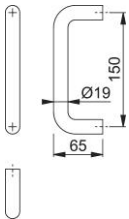

Product data sheet

Plus

AR9216

ARRONE stainless steel straight pull handle:

- Material: stainless steel grade 304
- Handle diameter: 19 mm
- Fixing: to suit secret/back to back fixing kits
- Satisfies the dimensional recommendations contained within **BS 8300** for pull handles

Article number	50025375
Product ref.	AR9216-150-SSS
EAN-Code	5051358023697
Country of origin	China
CN-Code	83024110
Material	stainless steel: grade 304
Unit	single
Fixing distance	150 mm
Diameter	19 mm
Door type	
Fixing distance	150 mm
Finish	SSS Satin Stainless Steel
Range	ARRONE Range
Packing unit	1
Outer carton	40