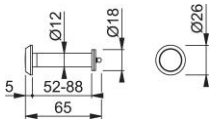

Product data sheet

accessories

AR539

ARRONE door viewer:

- Material: brass
- Fixing: morticed
- Viewing angle: 180°

Article number	50024528
Product ref.	AR539E-BLK
EAN-Code	5051358022393
Country of origin	China
CN-Code	83024110
Material	brass
Door thickness	51-80 mm
Door thickness	51-80 mm
Size body	Ø12 mm
Finish	RAL 9005 matt jet black
Range	ARRONE Range
Packing unit	1
Outer carton	200