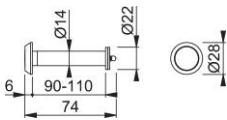

Product data sheet

accessories

AR539

ARRONE door viewer:

- Material: brass
- Fixing: morticed
- Viewing angle: 160°

Article number	50023792
Product ref.	AR539G-160-PB
EAN-Code	5051358021525
Country of origin	China
Material	brass
Door thickness	90-110 mm
Door thickness	90-110 mm
Size body	Ø14 mm
Finish	PBR polished brass
Range	ARRONE Range
Packing unit	1
Outer carton	200