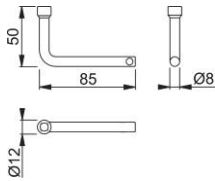

Product data sheet

AR961/69D-KEY

ARRONE key for bathroom turn and indicator set:

- Material: stainless steel grade 304
- Function: key only bathroom turn set for public/commercial applications with non-coin release
- Key for use with ID 50022738

Article number	50022745
Product ref.	AR961/69D-NC-KEY
EAN-Code	5051358020368
Country of origin	China
CN-Code	83024110
Material	stainless steel: grade 304
Unit	each
Spindle size	5 mm
Spindle length	
Type	Non coin release
Finish	SSS Satin Stainless Steel
Range	ARRONE Range
Packing unit	0
Outer carton	0