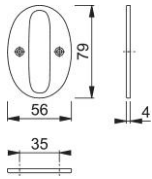

### accessories

AR740

ARRONE numerals and letters:

- all finishes salt spray tested to 480 hours (**BS EN 1670 Class 5**)

Article number	50022258
Product ref.	AR740-0-SC
EAN-Code	5051358019744
Country of origin	India
CN-Code	83100000
Material	zinc
Door type	wooden door
Fixings	Timber door
Characters	number 0
Height	79 mm
Drill	2 screw holes countersunk
Projection	4 mm
Finish	SCH satin chrome
Range	ARRONE Range
Packing unit	0
Outer carton	0