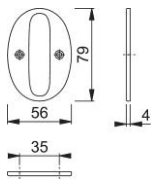

Product data sheet

accessories

AR740

ARRONE numerals and letters:

- all finishes salt spray tested to 480 hours (**BS EN 1670 Class 5**)

Article number	50022246
Product ref.	AR740-0-GRA
EAN-Code	5051358019737
Country of origin	India
CN-Code	83100000
Material	zinc
Door type	wooden door
Fixings	Timber door
Characters	number 0
Height	79 mm
Drill	2 screw holes countersunk
Projection	4 mm
Finish	GRA graphite
Range	ARRONE Range
Packing unit	0
Outer carton	0