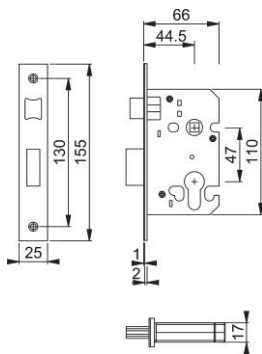

Product data sheet

Plus

AR7004

ARRONE Euro profile sashlock:

- Function: latchbolt and deadbolt operation
- Deadbolt projection: 15 mm, single throw
- Forend/strike material: steel polished brass plated
- Forend type: double removeable
- Forend shape: square
- CE Marked: AG5224, UKCA Marked: UK-AG7666
- Certifire approved: CF5939, CE DOP; HUK0044, UKCA DOP: HUK0044-UK
- Testing: **BS EN 1634-1**. Assessed for use on 30 and 60 minute timber fire doors

Article number	50017846
Product ref.	AR7004-S-63-PBR
EAN-Code	5051358010536
Country of origin	India
CN-Code	83014019
Door thickness	44 mm
Follower	8 mm
Backset	44 mm, pierced for furniture and es-cutcheons at 38 mm centres
(Key)Hole size	Euro profile cylinder
Key hole distance	47 mm
Door type	wooden door
Fixings	Timber door
Corner	square corner
Shape	square
Depth	66 mm
Finish	PBR polished brass
Face plate finish	PBR polished brass (plated)
Range	ARRONE Range
Packing unit	0
Outer carton	0