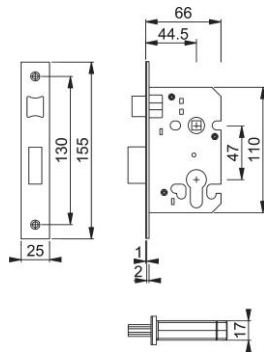

Product data sheet

Perform

AR7004

ARRONE euro profile sashlock:

- Function: Latch bolt and deadbolt operation
- Deadbolt projection: 15 mm, single throw
- Forend/strike material: Steel polished brass plated
- Forend type: Double removeable
- Forend shape: Square
- CE Marked: AG5224, UKCA Marked: AG7666
- Certifire approved: CF5939, CE DOP; HUK0044, UKCA DOP: HUK0044-UK
- Testing: **BS EN 1634-1**. Assessed for use on 30 and 60 minute timber fire doors

Article number	50017846
Product ref.	AR7004-S-63-PBR
EAN-Code	5051358010536
Country of origin	India
CN-Code	83014019
Follower	8 mm
Backset	44 mm, pierced for furniture and es-cutcheons at 38 mm centres
(Key)Hole size	Euro profile cylinder
Key hole distance	47 mm
Door type	
Fixings	
Corner	square corner
Shape	square
Depth	66 mm
Finish	polished brass
Face plate finish	polished brass (plated)
Range	ARRONE Range
Packing unit	0
Outer carton	0