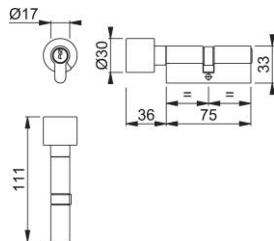

Product data sheet

AR681

ARRONE Euro profile 6 pin cylinder:

- Cylinder type: Key and turn cylinder
- Keying function: Keyed to differ
- Number of keys: 3 keys cut to differ
- Testing: **BS EN 1634** Part 1. Assessed for use on 30, 60, 90 and 120 minutes timber fire doors and 120 minutes on steel fire doors.

Article number	50015643
Product ref.	AR-KD/681-75-ABR-O2
EAN-Code	5051358007765
Country of origin	China
CN-Code	83014011
Door type	wooden door/metal door
Number of pins	6
Pinning, Keying and Security	6 pin keyed to differ
Fixings	M5x70 mm
Cylinder length	37.5/37.5 mm - 75 mm overall length
Keyway section	S - Section
Finish	antique brass
Cylinder finish	antique brass
Finish knob	F73 antique brass
Range	ARRONE Range
Packing unit	0
Outer carton	0