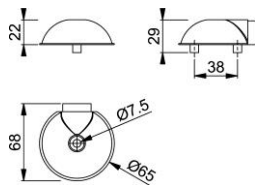

# accessories

AR334I

ARRONE circular covered door stop:

- Material: Stainless steel grade 304
- Fixing: Floor mounted with buffer

Article number	50015308
Product ref.	AR334I-SSS-A2
EAN-Code	5051358006836
Country of origin	China
CN-Code	83025000
Dimensions	diameter 60 mm x length 65 mm x height 22 mm
Mounting type	Floor mounted
Finish	Satin Stainless Steel
Range	ARRONE Range
Packing unit	0
Outer carton	0