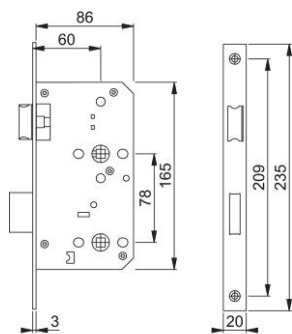

Product data sheet

Perform

AR713

ARRONE non-rated bathroom lock:

- Function: latchbolt and deadbolt operation
- Deadbolt projection: 20 mm, single throw
- Forend/strike material: stainless steel grade 304
- Forend type: single
- Forend shape: square

Article number	50014870
Product ref.	AR713-S-60-SSS-A2-O
EAN-Code	5051358005884
Country of origin	China
CN-Code	83014019
Door thickness	44 mm
Follower	8 mm furniture and 5 mm or 8 mm bathroom follower with spindle grip
Backset	60 mm, pierced for furniture and es-cutcheons at 38 mm centres
(Key)Hole size	WC
Key hole distance	78 mm
Door type	wooden door
Fixings	Timber door
Corner	square corner
Shape	square
Finish	SSS Satin Stainless Steel
Face plate finish	F69 satin stainless steel
Range	ARRONE Range
Packing unit	1
Outer carton	20