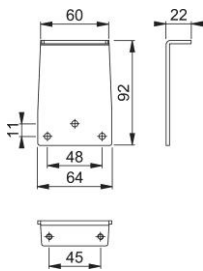

Product data sheet

AR-ODC-PA/BKT

ARRONE door closer bracket:

- Material: steel
- Function: parallel arm bracket
- Fig 6

Article number	50013464
Product ref.	AR450-FIG6-BKT-WH
EAN-Code	5051358004337
Country of origin	China
CN-Code	83026000
Material	steel
Door type	wooden door
Fixings	Timber door
Finish	RAL 9016 traffic white
Range	ARRONE Range
Packing unit	10
Outer carton	80