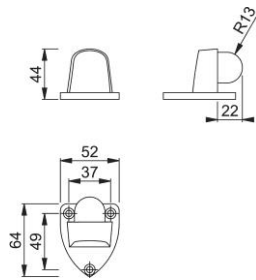

Product data sheet

accessories

AR334J

ARRONE door stop:

- Heavy pattern door stop
- Fixing: Floor mounted with buffer
- Material: Stainless steel grade 304

Article number	50012812
Product ref.	AR334J-SSS-A2
EAN-Code	5051358003491
Country of origin	China
CN-Code	83025000
Dimension	63.5 mm length; 53 mm width; 46 mm depth
Dimensions	64x36x46 mm
Mounting type	Floor mounted
Finish	Satin Stainless Steel
Range	ARRONE Range
Packing unit	0
Outer carton	0