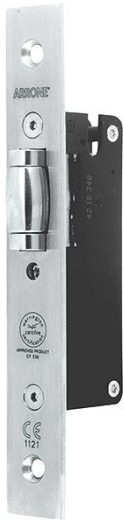

Product data sheet

Plus

AR755

Article number	50012654
Product ref.	AR755-S-SSS-A2-O
EAN-Code	5051358003323
Country of origin	Portugal
CN-Code	83021000
Door thickness	44 mm
Door type	wooden door
Fixings	Timber door
Corner	square corner
Shape	square
Finish	SSS Satin Stainless Steel
Face plate finish	F69 satin stainless steel
Range	ARRONE Range
Packing unit	1
Outer carton	80

ARRONE adjustable roller latch:

- Function: adjustable roller latchbolt 10-3 mm adjustable
- Forend/strike material: stainless steel grade 304
- Forend type: removeable
- Forend shape: square
- CE Marked: AG10600
- **BS EN 12209:** 3 | C | 8 | 1 | 0 | G | - | B | 0 | 0 | 0
- Certifire approved: CF530, CE DOP: HUK0072
- Testing: **BS EN 1634-1.** Assessed for use on 30, 60, 90 and 120 minute timber fire doors and 240 minute steel fire doors.