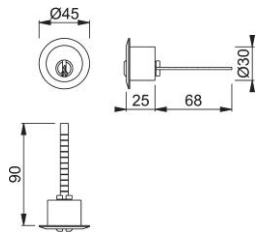

# Product data sheet

AR3540

ARRONE 6 pin rim cylinder:

- Cylinder type: Rim cylinder
- Keying function: Master keyed
- Number of keys: 2 servant keys
- Testing: **BS EN 1303**

Article number	50006939
Product ref.	AR-MK-3540-37-MNP
EAN-Code	5051358083035
Country of origin	Germany
CN-Code	83014011
Type	Rim cylinder
Door type	wooden door/metal door
Number of pins	6
Pinning, Keying and Security	6 pin master keyed
Fixings	M5x60 mm
Special function	Multi pin system
Cylinder length	30 mm
Keyway section	Key profile no. 37
Security	
Finish	Matt Nickel Plated
Cylinder finish	Matt Nickel Plated
Range	ARRONE Range
Packing unit	0
Outer carton	0