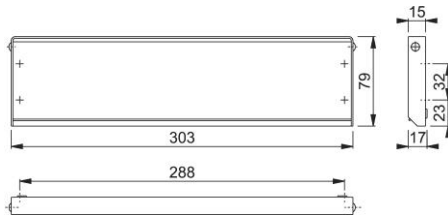

Product data sheet

accessories

AR208

ARRONE letter plate:

- 300 mm x 75 mm sprung letter plate
- 50 mm x 273 mm aperture

Article number	50002533
Product ref.	AR208D-SAA
EAN-Code	5051358078208
Country of origin	India
CN-Code	83024900
Door type	wooden door
Fixings	Timber door
Height	75 mm
Aperture height	50 mm
Aperture width	273 mm
Width	300 mm
Finish	satin anodised aluminium
Range	ARRONE Range
Packing unit	0
Outer carton	0