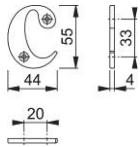

Product data sheet

accessories

AR740

ARRONE numerals and letters:

- all finishes salt spray tested to 480 hours (**BS EN 1670 Class 5**)

Article number	50000135
Product ref.	AR740-c-PB
EAN-Code	5051358074132
Country of origin	India
CN-Code	83100000
Material	zinc
Door type	wooden door
Fixings	Timber door
Characters	letter c (lower case)
Height	55 mm
Drill	2 screw holes countersunk
Projection	4 mm
Finish	PBR polished brass
Range	ARRONE Range
Packing unit	10
Outer carton	100