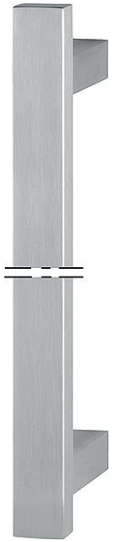

Product data sheet

duraplus[®]

E5726 XL

Article number	3977394
EAN-Code	4012789366631
Country of origin	Germany
CN-Code	83024110
Diameter/cross section	40x15 mm
Length	
Length range	250-1000 mm
Fixing distance range	180-960 mm
Finish	F69 satin stainless steel
Range	Service Product Range
Packing unit	1
Outer carton	1

HOPPE stainless steel rectangular bar-shaped pull handle with special length:

- Length of the handle: 250-1000 mm is possible
- Fixing distance: 180-960 mm is possible
- Supports: square, straight
- Fixing: concealed, pull handle fixing system no. 11

Please state required handle length and fixing distance. Kindly state position of the supports if asymmetric positioning is requested.