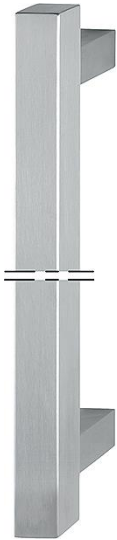

# Product data sheet

**duraplus**<sup>®</sup>

E5766 XL

Article number	3976893
EAN-Code	4012789365412
Country of origin	Germany
CN-Code	83024110
Diameter/cross section	35x35 mm
Length	250-1000 mm
Length range	250-1000 mm
Fixing distance range	180-960 mm
Finish	F69 satin stainless steel
Range	Service Product Range
Packing unit	1
Outer carton	1

HOPPE stainless steel square bar-shaped pull handle with special length:

- Length of the handle: 250-1000 mm is possible
- Fixing distance: 180-960 mm is possible
- Supports: square, straight
- Fixing: concealed, pull handle fixing system no. 11

Please state required handle length and fixing distance. Kindly state position of the supports if asymmetric positioning is requested.