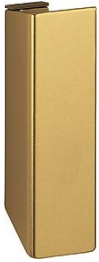

Product data sheet

535

Article number	3943688
EAN-Code	4012789312645
Country of origin	Italy
CN-Code	83024150
Material	aluminium
Screws	3.5x17 mm
Finish	F4 aluminium bronze effect
Range	Core Product Range
Packing unit	50
Outer carton	50

HOPPE aluminium pull handle for French doors:

- Fixing: concealed, multi-purpose screws