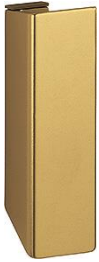

Product data sheet

535

Article number	3943688
EAN-Code	4012789312645
Country of origin	Italy
CN-Code	83024150
Screws	3.5x17 mm
Finish	F4 aluminium bronze effect
Range	Core Product Range
Packing unit	50
Outer carton	50

HOPPE aluminium pull handle for French doors:

- Fixing: visible, multi-purpose screws