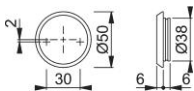

# Product data sheet

**duraplus**

59M

HOPPE aluminium cylinder ring for entrance doors (exterior side):

- Fixing: concealed, from inside, for M5 thread screws

Article number	3522787
EAN-Code	4012789541762
Country of origin	Italy
CN-Code	83024110
Material	aluminium
(Key)Hole size	blind
Screws	without screws
Finish	F3 aluminium gold effect
Range	Core Product Range
Packing unit	50
Outer carton	50