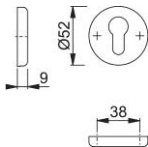

Product data sheet

duranorm[®]

17KS

HOPPE aluminium escutcheon pair for interior doors:

- Base: nylon
- Fixing: concealed, multi-purpose screws

Article number	3481428
EAN-Code	4012789490794
Country of origin	Italy
CN-Code	83024110
Door thickness	
Spindle size privacy	
(Key)Hole size	Euro profile cylinder
Screws	3.5x17 mm
Finish	F1 aluminium silver effect
Range	Core Product Range
Packing unit	50
Outer carton	50