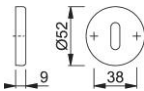

Product data sheet

duraplus

K15S

HOPPE nylon escutcheon pair for interior doors:

- Base: nylon
- Fixing: concealed, multi-purpose screws

Article number	3414735
EAN-Code	4012789253672
Country of origin	Italy
CN-Code	39259010
Material	polyamide nylon
Door thickness	
Spindle size privacy	
(Key)Hole size	OB
Finish	F7016 anthracite grey
Range	Core Product Range
Packing unit	10
Outer carton	100