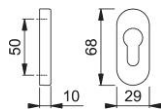

Product data sheet

duraplus[®]

30PS

HOPPE aluminium escutcheon pair for profile doors:

- Base: nylon
- Fixing: concealed, for multi-purpose screws

Article number	2622268
EAN-Code	4012789107807
Country of origin	Italy
CN-Code	83024110
Door thickness	
Spindle size privacy	
(Key)Hole size	Euro profile cylinder
Screws	without screws
Finish	F1 aluminium silver effect
Range	Core Product Range
Packing unit	5
Outer carton	25