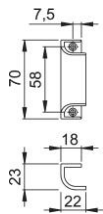

Product data sheet

430

HOPPE aluminium pull handle for French doors:

- Fixing: visible, for multi-purpose screws

Article number	2214037
EAN-Code	4012789860313
Country of origin	Italy
CN-Code	83024150
Material	aluminium
Screws	without screws
Dimension	70 mm
Finish	F9 aluminium steel effect
Range	Core Product Range
Packing unit	50
Outer carton	50