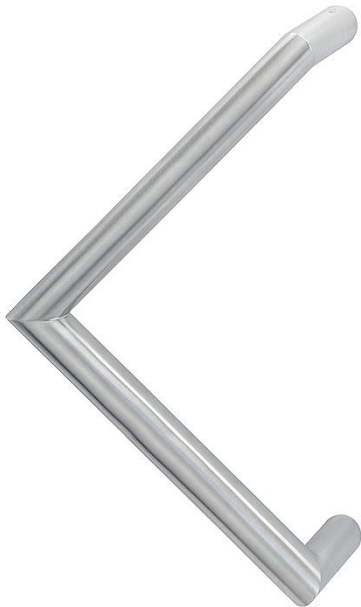

Product data sheet

duraplus

E5215

Article number	2206838
EAN-Code	4012789857085
Country of origin	Germany
CN-Code	83024110
Material	stainless steel
Diameter/cross section	30 mm
Fixing distance	350 mm
Finish	F69 satin stainless steel
Range	Core Product Range
Packing unit	1
Outer carton	5

HOPPE stainless steel mitred triangular pull handle:

- Fixing: concealed, pull handle fixing system no. 11