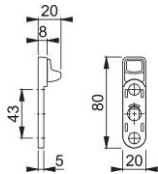

## KISI-U71Z

HOPPE handle blocking device for aluminium turn/tilt window handles with U71Z rosette:

- Rotate stop: 90°, with automatic locking
- Handle blocking device: nylon, steel plate without supporting lugs
- Spindle: for HOPPE solid spindle
- Fixing: concealed, for window handle rosettes with 10 mm lug diameter, to be mounted between window handle and window frame
- Special feature: the window handle can only be operated if the pusher of the handle blocking device is operated at the same time

Article number	2181159
EAN-Code	4012789844795
Country of origin	Italy
CN-Code	39259010
Material	polyamide nylon
Diameter lug	
Spindle size	7 mm
Spindle length	
Finish handle blocking device	F9016 traffic white (diamond white)
Finish	F9016 traffic white (diamond white)
Range	Core Product Range
Packing unit	20
Outer carton	100