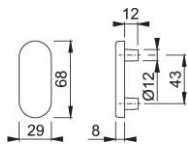

Product data sheet

duraplus[®]

66N

HOPPE aluminium handle rose for French doors (exterior side):

- Rose: aluminium, supporting lugs
- Fixing: concealed, from inside, for M5 thread screws

Article number	2147727
EAN-Code	4012789825985
Country of origin	Germany
CN-Code	83024150
Door thickness	
Diameter lug	12 mm
Guide	without lever hole
Screws	without screws
Finish	F9016 traffic white (diamond white)
Range	Core Product Range
Packing unit	10
Outer carton	60